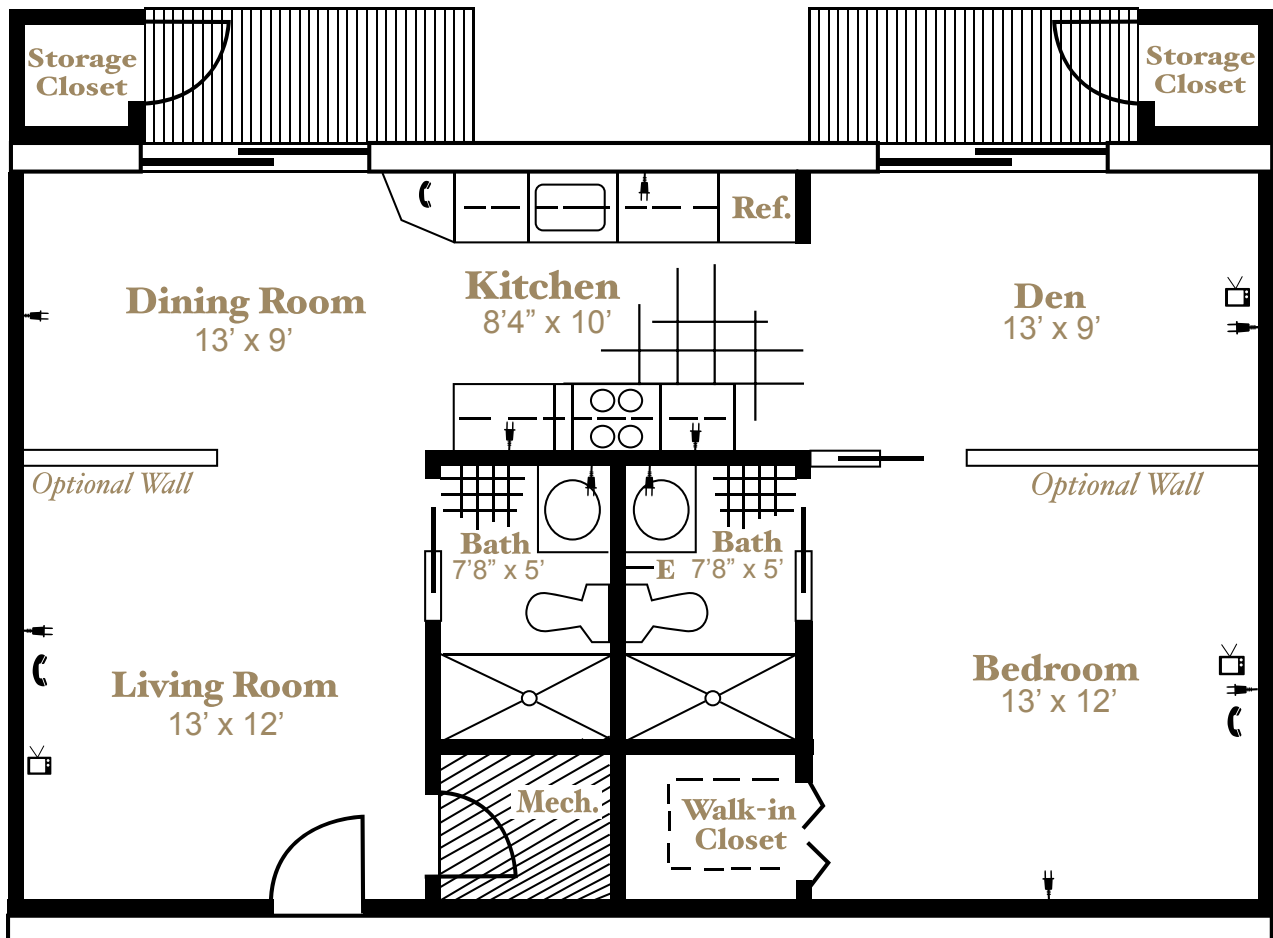

One-Bedroom Premium
Approximate Sq. Ft. 794

- E Wireless Emergency Call System With Pendant
- ☎ Telephone Outlet
- ⚡ Electrical Outlet
- 📺 Television Cable

Dimensions May Vary

Plan for your future... Call us today!

Call (321) 724-0060 or Toll-Free (800) 742-0060

Standard Apartment Features: One-Bedroom Premium

Choice of One Color of Carpet and Paint Throughout Apartment

Kitchen:

- Cabinets & Countertops
- Ceramic Tile
- Flat-top Cooking Surface
- Convection Microwave Oven
- Refrigerator with Ice Maker
- Stainless Steel Sink

Living Room:

- Vertical Blinds
- New Carpet

Bedroom:

- Walk-in Closet with Organizer Shelves
- Vertical Blinds
- Corner Closet
- New Carpet

Two Bathrooms:

- Walk-in Tile Shower with Glass Door
- Vanity & Cabinet
- Raised Toilets 17" ADA Approved
- Tile Floors
- Grab Bars
- Second Bathroom Tub/Tile Shower