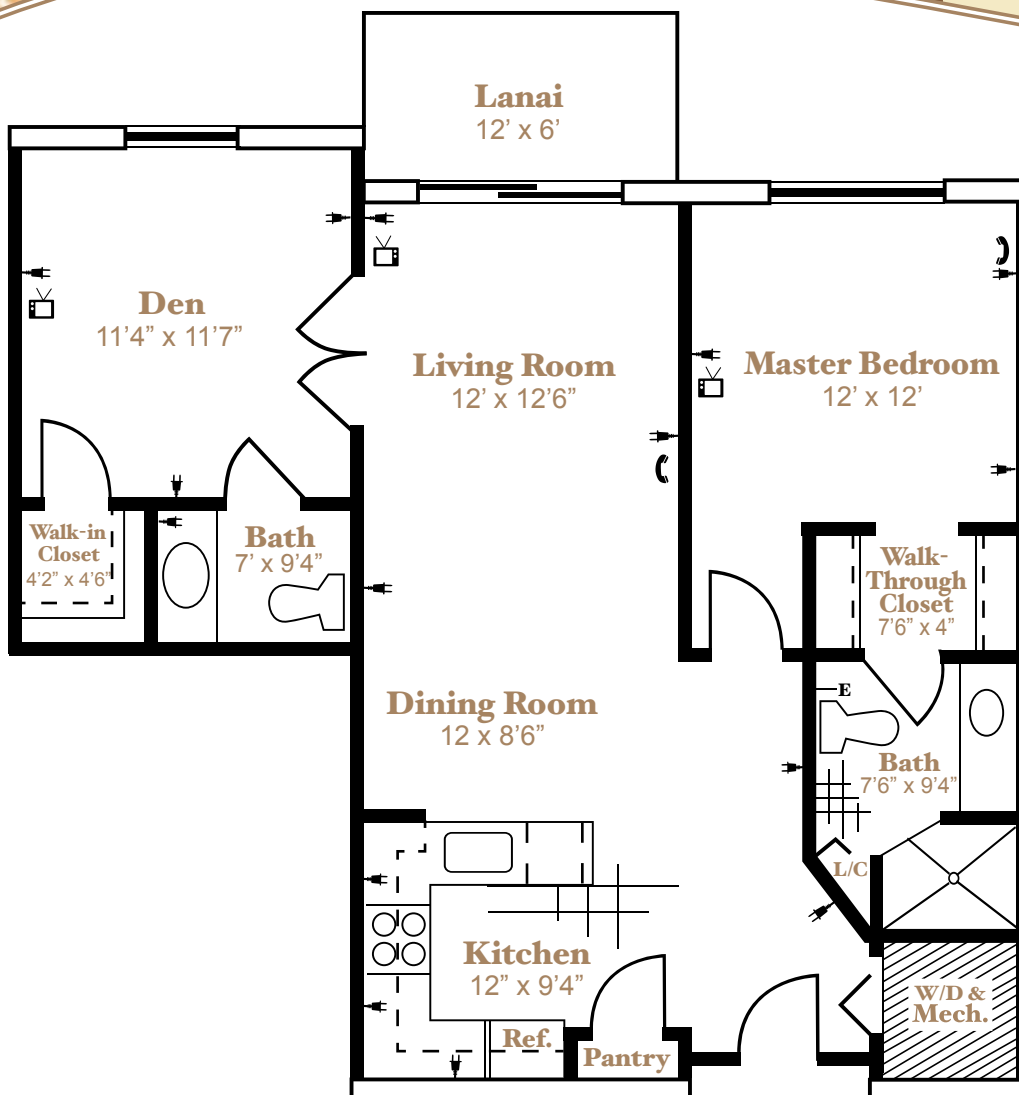

*Luxury
One-Bedroom
with Den*

Approximately 1,080 SF

Dimensions may vary

- E** Wireless Emergency Call System With Pendant
- Telephone Outlet
- Electrical Outlet
- Television Cable

Standard Apartment Features: Luxury One-Bedroom with Den

Choice of one color of carpet and paint throughout apartment. Apartment is ADA Adaptable.

Entrance Foyer:

- Ceramic tile floor at the entrance foyer with 6" wood base boards
- Solid core entrance door
- Corridor shelf to personalize the corridor side of the apartment home entry

Living/Dining:

- Ceilings - 9'
- Fully carpeted, with 6" wood base boards
- Ceiling fan with light
- Operable windows with solid surface sills
- Window blinds

Kitchen:

- Large accessible kitchen layout
- Elegant wood veneer 36" custom cabinets and 30" high top cabinets
- Solid surface counter tops
- Pantry closet
- Premium kitchen appliances –
Color: Stainless Steel or White
 - Refrigerator – side by side with water and ice in door
 - Flat stove top range with oven
 - Dishwasher
 - Over range convection microwave with fan/vent unit
 - Garbage disposal
 - Double bowl stainless steel sink

Bedroom:

- Ceiling - 9'
- Fully carpeted, with 6" wood base boards
- Double closet in master bedroom
- Ceiling fan with light
- Operable windows with solid surface sills
- Window blinds

Master Bath:

- Accessible bathroom layout
- Ceramic tile floor
- Bathroom fixtures
 - Walk-in fiber glass shower with glass enclosure
 - Toilet – 17" raise height, white vitreous china, elongated bowl
 - Solid surface lavatory top with integral bowl and base cabinet
 - Medicine cabinet and mirror